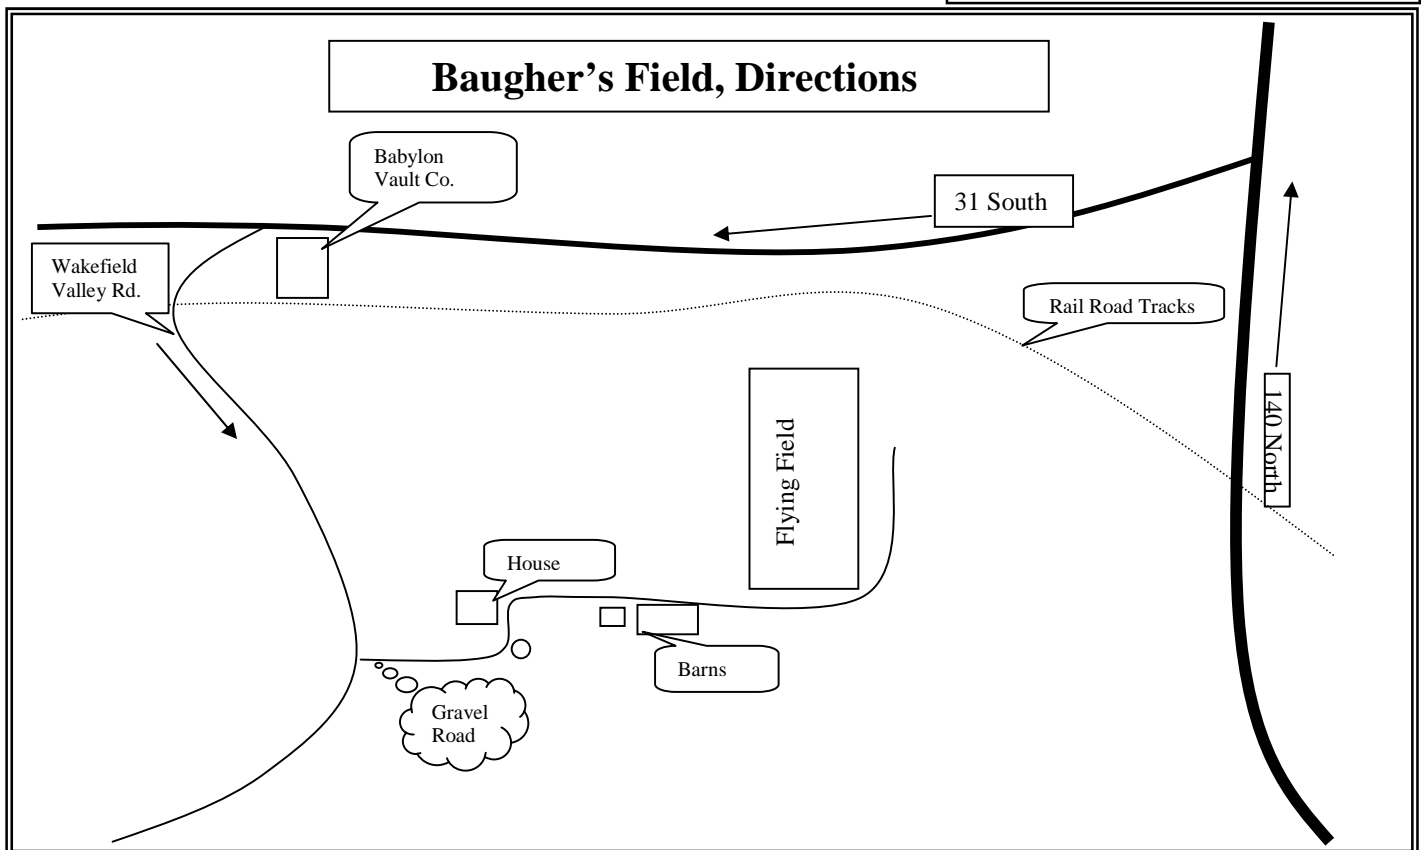

# WESTMINSTER AERO MODELERS

AMA Chartered Club #336

Established 1955

**Business Meeting Location:** Westminster VFW Hall, Poole Rd.  
Westminster, Md. (Just West of Rt. 97 on Main Street)

**Meeting Date and Time:** 1<sup>st</sup> Tuesday of each Month at 7:30

**Flying Times:** Monday Thru Sunday, 8:00 AM Till Dusk

**President:** Jim Hodges  
**Membership Chairman:** Dave Sherwin  
**Flight Instructors:** Listed in your club roster.  
**Baughers' Field Rules:** All AMA Rules Apply.

You **MUST** hold a Current  
AMA License to fly at our field  
  
Non-Members **MUST** Obtain  
Permission.

**Directions:** From 695, Take I-795 10 Miles, To Rt. 140 NW 12 Miles, To Rt.31 SW, Go 4.9 Miles, make a left onto Wakefield Valley Rd. Make the first left after the railroad tracks, follow this road all the way down to The field.

**Beware of planes taking off and landing, as you cross the end of the field.**