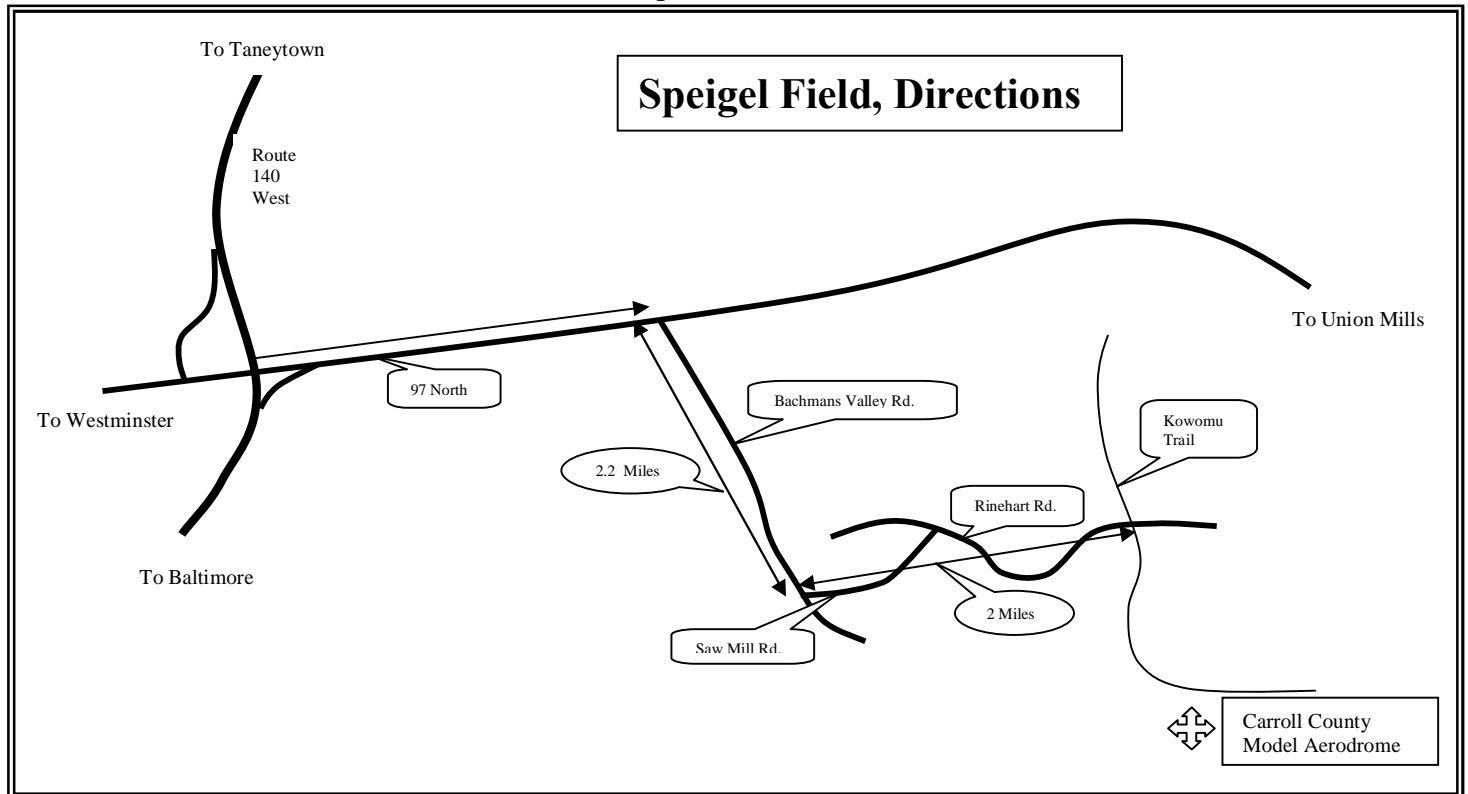

**Directions:** Take 140 to 97 North, go to Bachmans Valley Rd. make a right. Go approx. 2.2 Miles to Saw Mill Rd., make left. Saw Mill Rd. turns into Rinehart Rd. From Bachmans Valley Rd., Go 2 miles, turn right on the dirt road across from The Kowomu Trail, Follow the dirt road up to the top of the hill, and you are there.